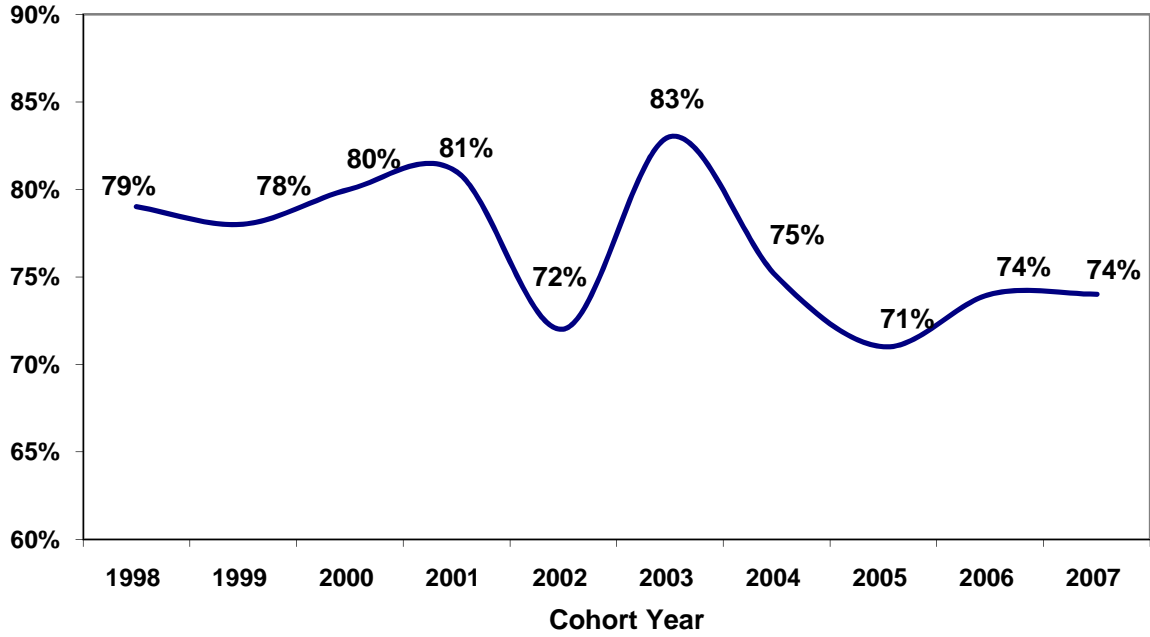

3.2 COHORT GRADUATION AND RETENTION

	Size of Cohort	1st Yr Retention	6-Year Graduation	Still Enrolled at 6 Yrs
FIRST-YEAR COHORTS				
Cohort: 2000	123	80%	71%	0
Cohort: 2001	113	81%	57%	0
Cohort: 2002	137	72%	61%	1
TRANSFER COHORTS				
Cohort: 2000	111	86%	86%	0
Cohort: 2001	109	81%	72%	1
Cohort: 2002	100	84%	80%	3

3.2 COHORT GRADUATION AND RETENTION (CONT)

FIRST-YEAR RETENTION TRENDS

FIRST-YEAR SIX-YEAR GRADUATION TRENDS

3.2 COHORT GRADUATION AND RETENTION (CONT)

TRANSFER RETENTION TRENDS

TRANSFER 4-YEAR GRADUATION TRENDS