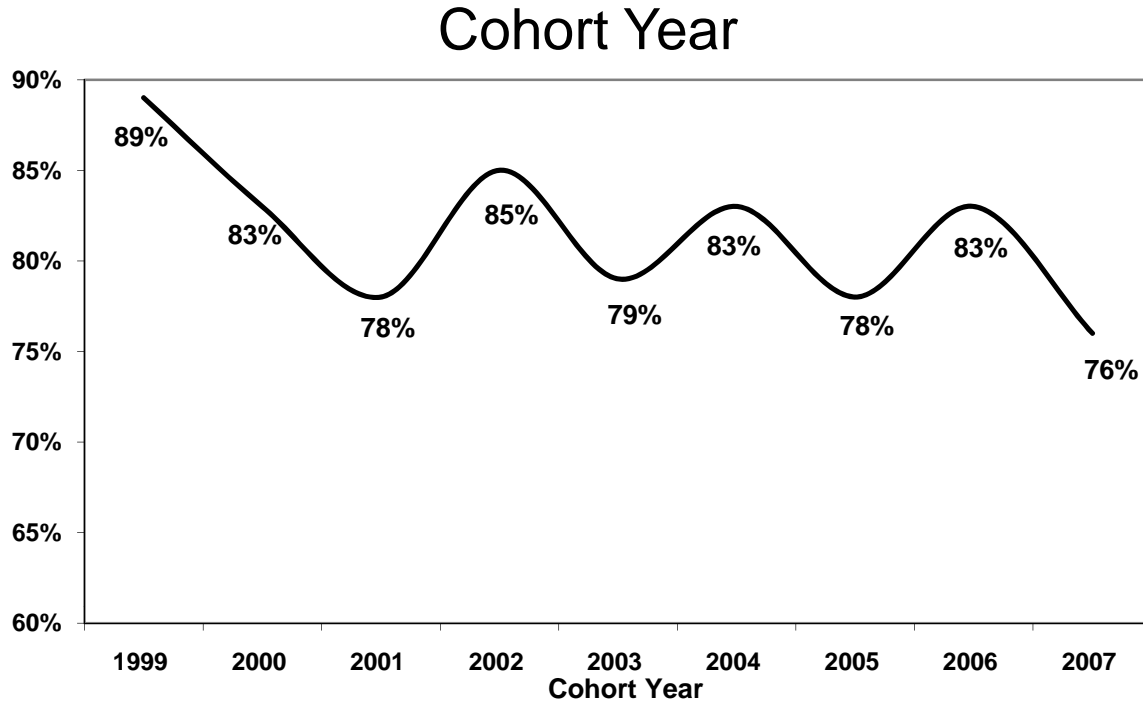

3.2 COHORT GRADUATION AND RETENTION

	Size of Cohort	1st Yr Retention	6-Year Graduation	Still Enrolled at 6 Yrs
FIRST-YEAR COHORTS				
Cohort: 2000	123	80%	71%	0
Cohort: 2001	113	81%	57%	0
Cohort: 2002	137	72%	61%	1
TRANSFER COHORTS				
Cohort: 2000	111	86%	86%	0
Cohort: 2001	109	81%	72%	1
Cohort: 2002	100	84%	80%	3

3.2 COHORT GRADUATION AND RETENTION (CONT)

FIRST-YEAR RETENTION TRENDS

FIRST-YEAR SIX-YEAR GRADUATION TRENDS

3.2 COHORT GRADUATION AND RETENTION (CONT)

TRANSFER RETENTION TRENDS

TRANSFER 4-YEAR GRADUATION TRENDS