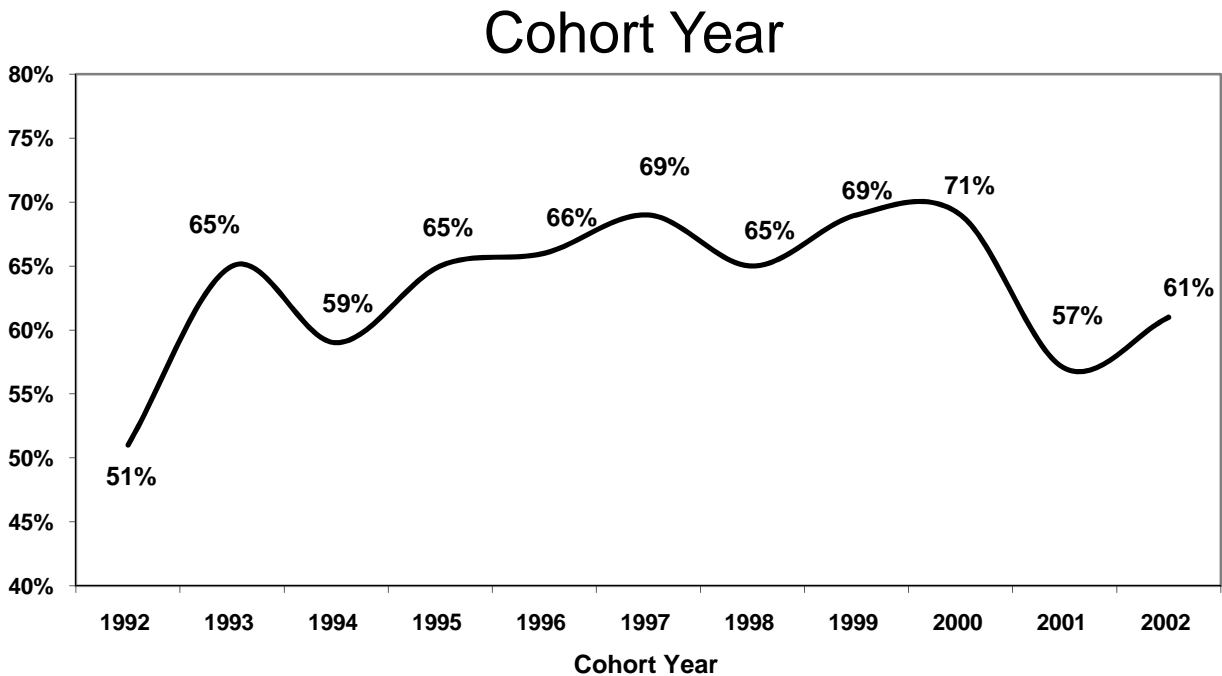

3.2 COHORT GRADUATION AND RETENTION

	Size of Cohort	1st Yr Retention	6-Year Graduation	Still Enrolled at 6 Yrs
FIRST-YEAR COHORTS				
Cohort: 2000	123	80%	71%	0
Cohort: 2001	113	81%	57%	0
Cohort: 2002	137	72%	61%	1
TRANSFER COHORTS				
Cohort: 2000	111	86%	86%	0
Cohort: 2001	109	81%	72%	1
Cohort: 2002	100	84%	80%	3

3.2 COHORT GRADUATION AND RETENTION (CONT)

FIRST-YEAR RETENTION TRENDS

FIRST-YEAR SIX-YEAR GRADUATION TRENDS

3.2 COHORT GRADUATION AND RETENTION (CONT)

TRANSFER RETENTION TRENDS

TRANSFER 4-YEAR GRADUATION TRENDS