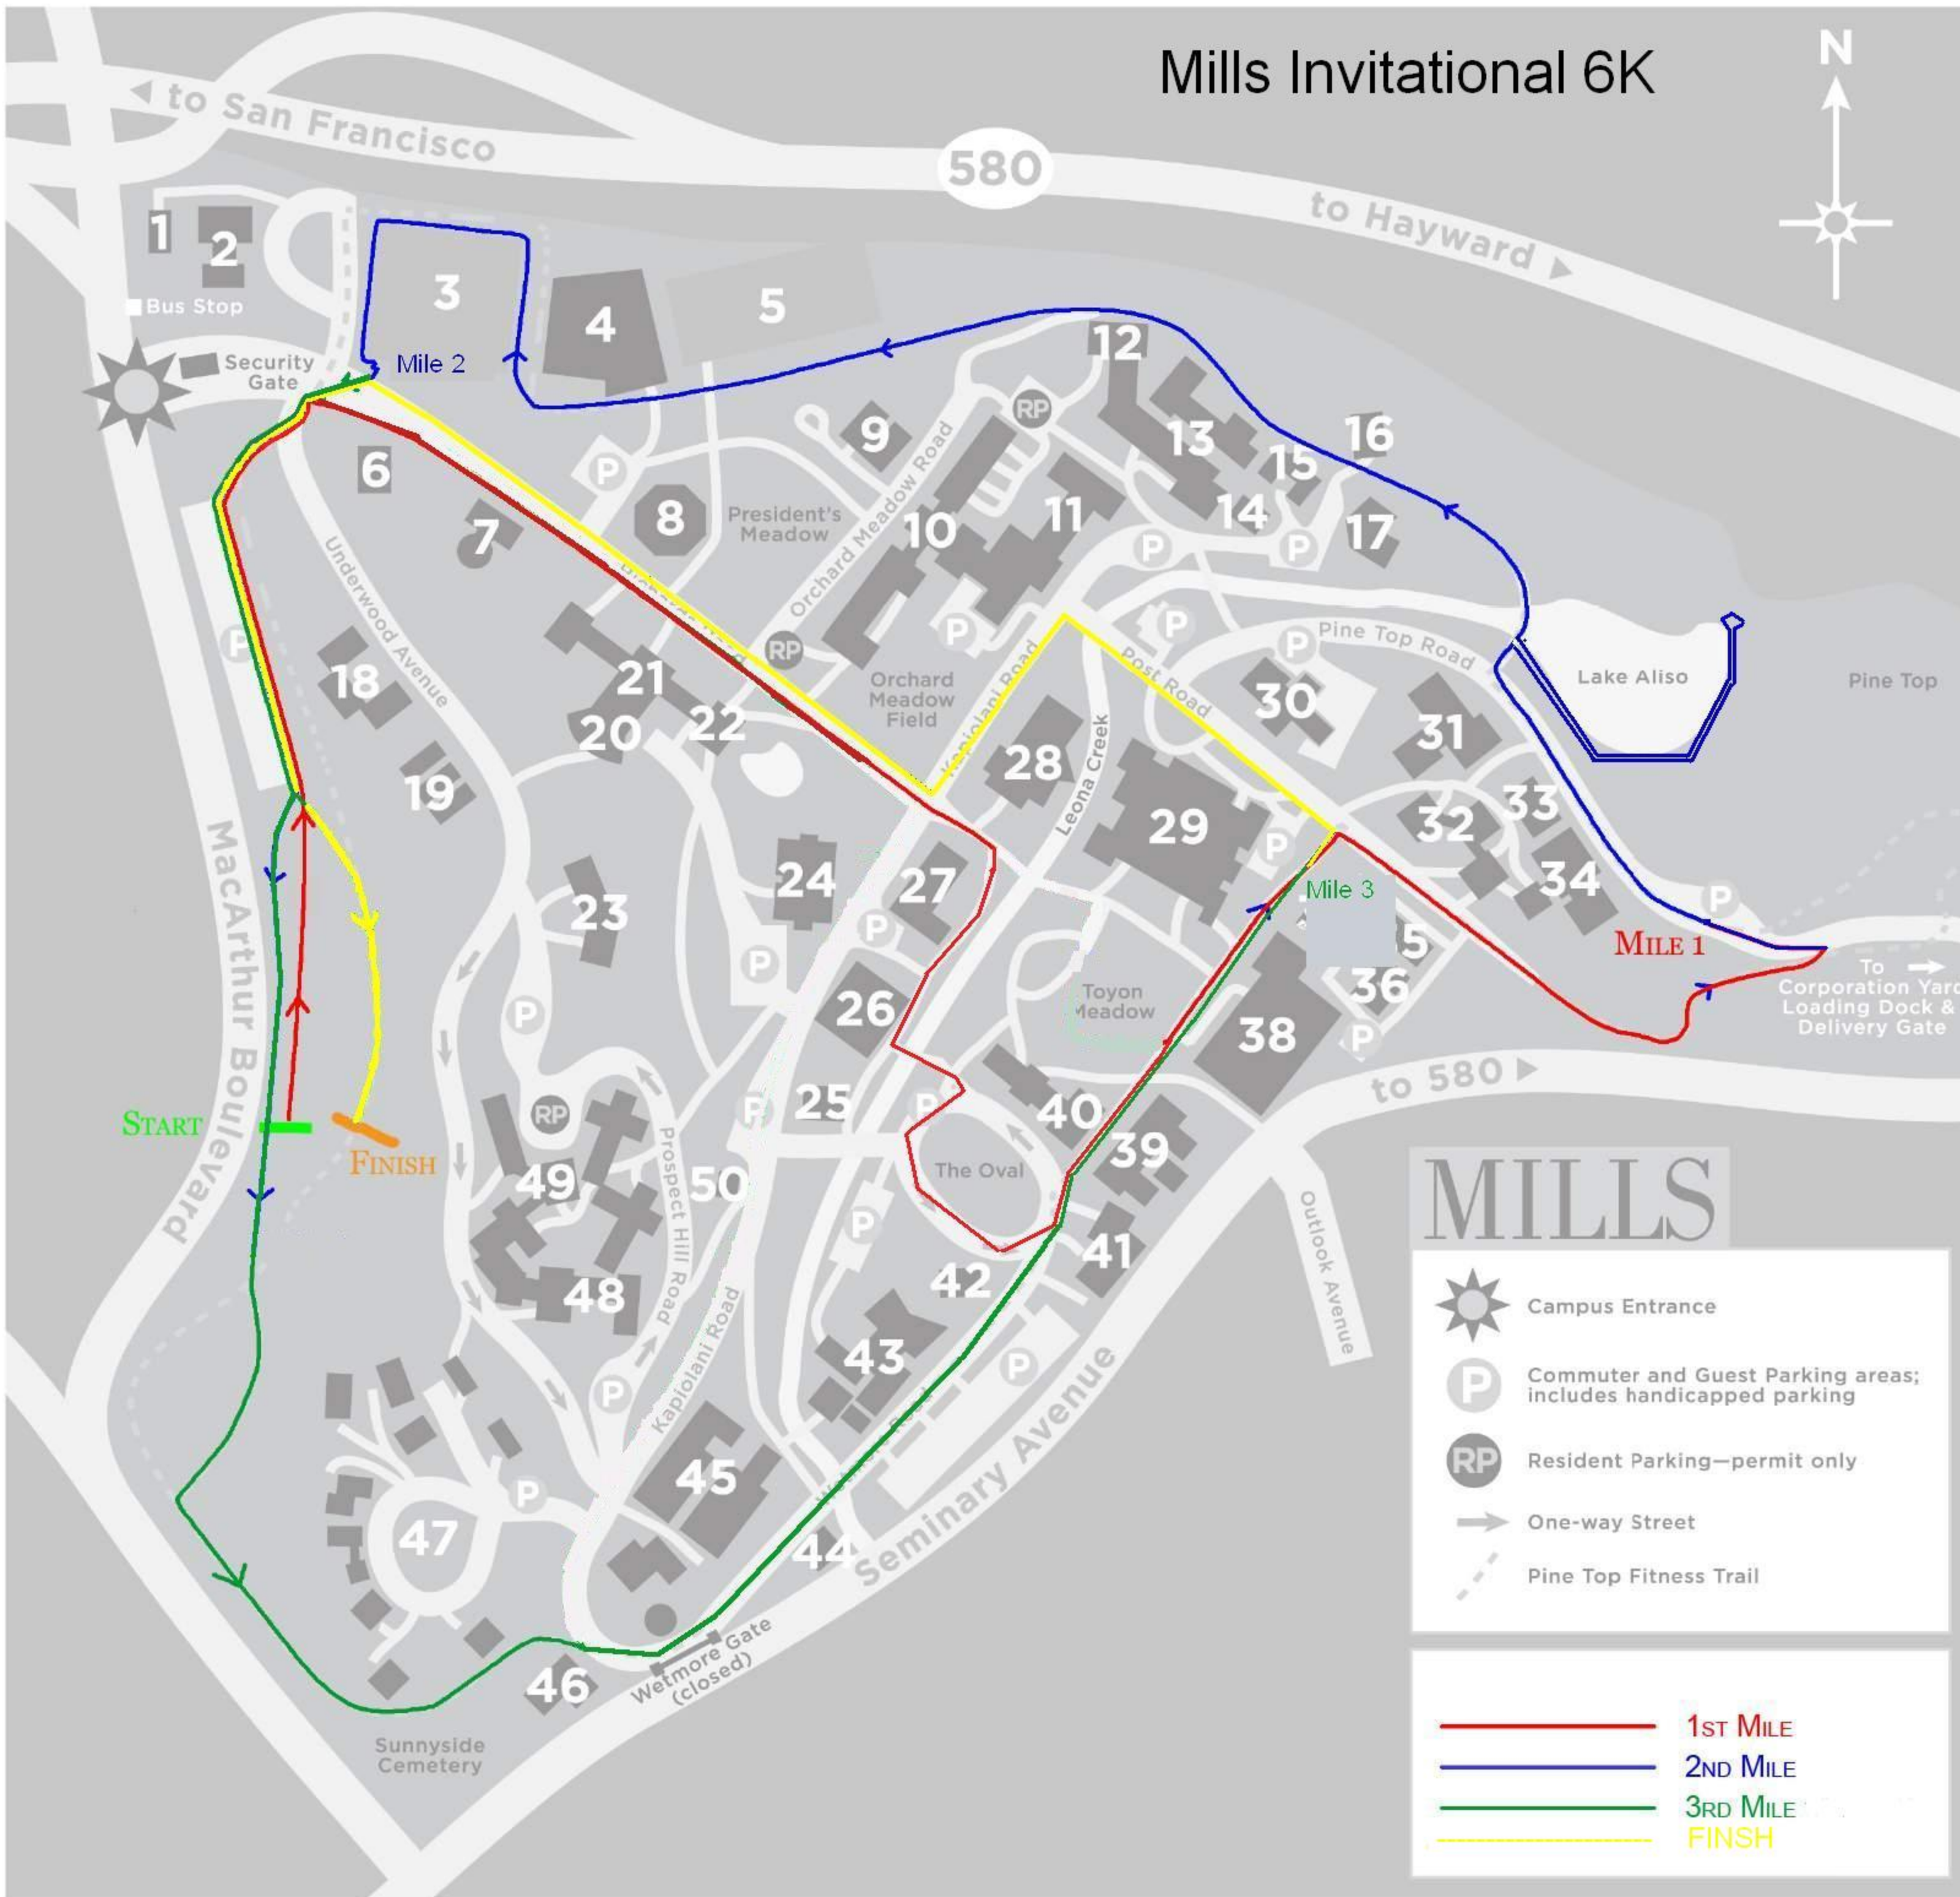

Mills Invitational 6K

CAMPUS MAP KEY

Alderwood Hall/Julia Morgan School for Girls	2
Aron Art Center	13
Art Museum	12
Botanical Garden	37
Carnegie Hall/M Center	41
Ceramics Studio	15
Chapel	7
Chemistry, Physics, Math, & Computer Science (CPM)	43
Courtyard Townhouses (Danforth, Springs, & Stephenson Houses)	18
Cowell Building	24
Education Complex/Children's School	45
Ege Residence Hall	34
El Campanil	42
Ensemble Room	22
Ethel Moore Residence Hall	48
F.W. Olin Library	28
Faculty Village	47
Fine Arts Annex	25
Founders Commons	33
Geranium Cottage	1
Graduate Art Studios	14
Greek Theatre	20
Haas Pavilion	8
Kapiolani Cottage	50
Kimball House	44
Larsen House Cooperative	35
Life Sciences/Psychology	38
Lisser Theatre	27
Lucie Stern Hall	26
Mary Morse Residence Hall	49
Mills Hall	40
Music Building	21
Natural Sciences Building (Opens 2007)	38
Orchard Meadow Residence Hall	10
President's House (Spring Cottage)	9
Prospect Hill Apartments	23
Reinhardt Alumnae House	17
Reinhardt Hall	32
Richards Lodge	6
Ross House	36
Rothwell Center	29
Sage Hall	39
Sculpture Studios	16
Soccer Field	3
Tennis Courts	5
Trefethen Aquatic Center	4
Underwood Apartments	19
Vera M. Long Building for the Social Sciences	30
Warren Olney Residence Hall	11
Wetmore Lodge	46
White Hall	31