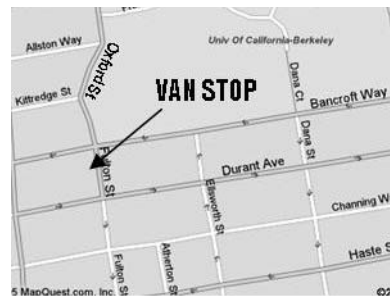

VAN STOPS

Mills

At the “T” on campus. Where Richards Ave. ends at Kaplolani Rd. Outside of the FW Olin Library, and Lisser Hall.

Rockridge

On College Ave. between Miles Ave. and Keith Ave. near the Rockridge BART station. Students should wait at Miles and College when returning to Mills, and at Keith and College when going to Berkeley. Van cannot stop for long, so be at the stop early.

Sproul

On Bancroft Ave. just east of Telegraph Ave. in Berkeley. There are wooden benches at the loading zone where the van stops.

Tang Center

Please alert your driver if you would like to be dropped off at the UC Berkeley Tang Medical Center. If you are coming from Tang, you may call Public Safety at (510) 430-5555 to request that a van pick you up there.