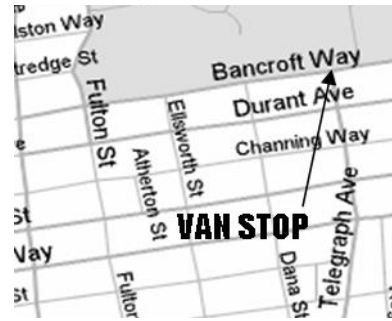

VAN STOPS

Mills

At the “T” on campus. Where Richards Ave. ends at Kaplolani Rd. Outside of the FW Olin Library, and Lisser Hall.

Rockridge

On College Ave. between Miles Ave. and Keith Ave. near the Rockridge BART station. Students should wait at Miles and College when returning to Mills, and at Keith and College when going to Berkeley. Van cannot stop for long, so be at the stop early.

Sproul

On Bancroft Ave. just east of Telegraph Ave. in Berkeley. There are wooden benches at the loading zone where the van stops.

Tang Center

Please alert your driver if you would like to be dropped off at the UC Berkeley Tang Medical Center. If you are coming from Tang, you may call Public Safety at (510) 430-5555 to request that a van pick you up there.