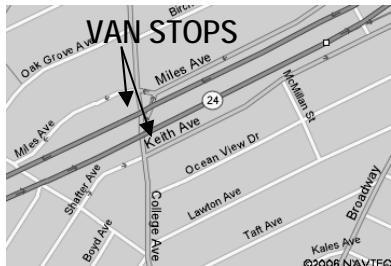

VAN STOPS

Mills

At the “T” on campus. Where Richards Ave. ends at Kaplolani Rd. Outside of the FW Olin Library, and Lisser Hall.

Rockridge

On College Ave. between Miles Ave. and Keith Ave. near the Rockridge BART station. Students should wait at Miles and College when returning to Mills, and at Keith and College when going to Berkeley. Van cannot stop for long, so be at the stop early.

Sproul

On Bancroft Ave. just east of Telegraph Ave. in Berkeley. There are wooden benches at the loading zone where the van stops.

Tang Center

Please alert your driver if you would like to be dropped off at the UC Berkeley Tang Medical Center. If you are coming from Tang, you may call Public Safety at (510) 430-5555 to request that a van pick you up there.